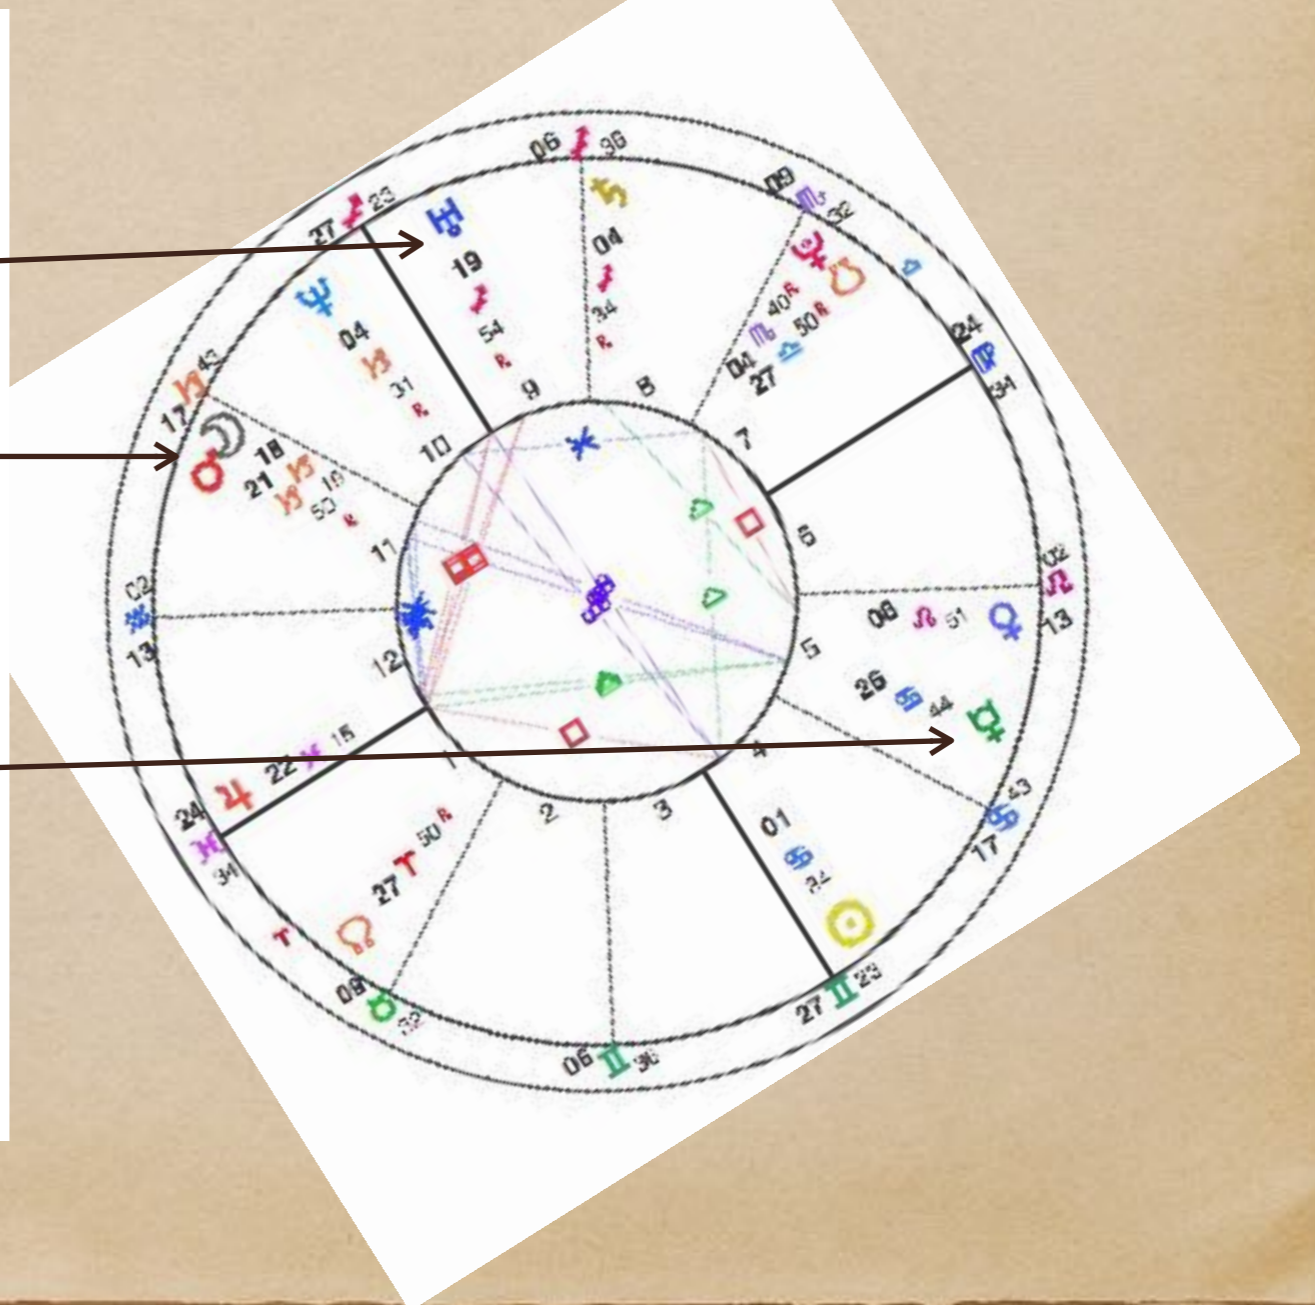

Moon Full

Natal Chart
Saturday, February 11, 2017
12:33:00 AM GMT
Greenwich, England
Tropical Placidus True Node

Prepared By:
Elaine Correia

February New Moon Eclipse

February 26, 2017

Amplifies the visionary and infinite theme for the year with emphasis upon utilizing a spiritual approach, intuition and have the courage to endure to succeed.

Transit Chart

Natal Chart

Using your Natal Astrology chart,
Rotate your chart to line up with the transiting planets.

Transit Chart

Natal Chart

Using your Natal Astrology chart,
Rotate your chart to line up with the transiting planets.

Transit Chart

Natal Chart

Contemplation:

- ◆ Eclipses create effects that last for a year and if any of your natal planets are aspected, you can be affected up to 2 years.
- ◆ Are any of the transiting planets affecting your natal planets?
- ◆ What themes are activated and playing out for you?