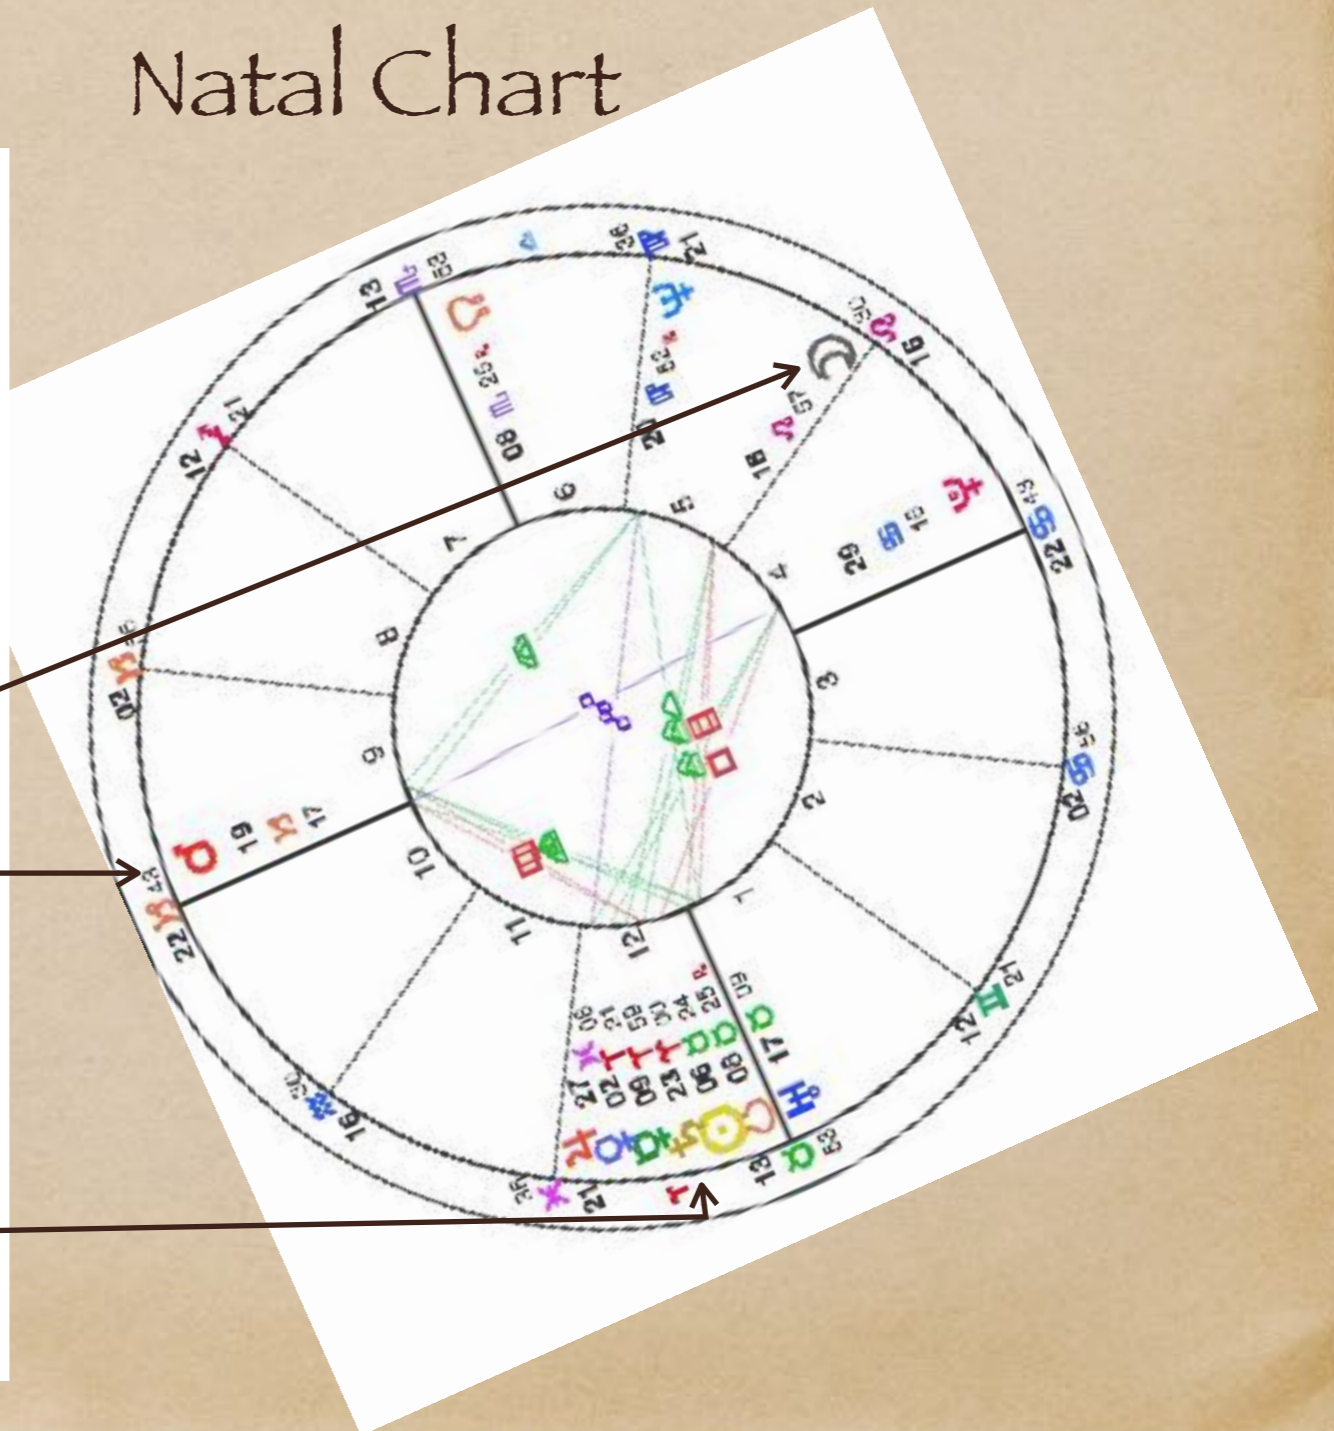

Transit Chart

Natal Chart

Using your Natal Astrology chart,
Rotate your chart to line up with the transiting planets.

Transit Chart

Natal Chart

Using your Natal Astrology chart,
Rotate your chart to line up with the transiting planets.

Transit Chart

Natal Chart

Contemplation:

- ◆ Eclipses create effects that last for a year and if any of your natal planets are aspected, you can be affected up to 2 years.
- ◆ Are any of the transiting planets affecting your natal planets?
- ◆ What themes are activated and playing out for you?