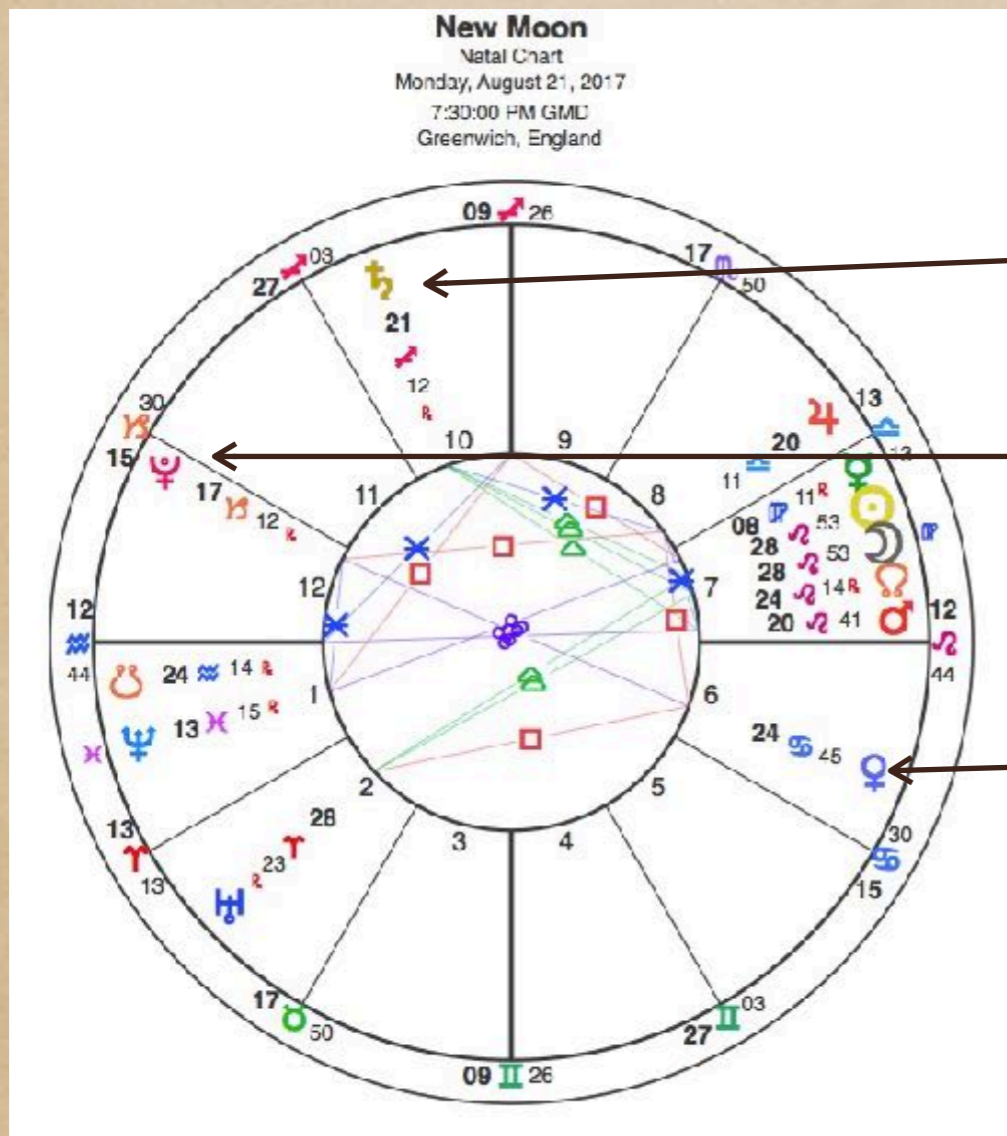

Transit Chart

Natal Chart

Using your Natal Astrology chart,
Rotate your chart to line up with the transiting planets.

Transit Chart

Natal Chart

Using your Natal Astrology chart,
Rotate your chart to line up with the transiting planets.

Transit Chart

Natal Chart

Contemplation:

- ◆ Eclipses create effects that last for a year and if any of your natal planets are aspected, you can be affected up to 2 years.
- ◆ Are any of the transiting planets affecting your natal planets?
- ◆ What themes are activated and playing out for you?