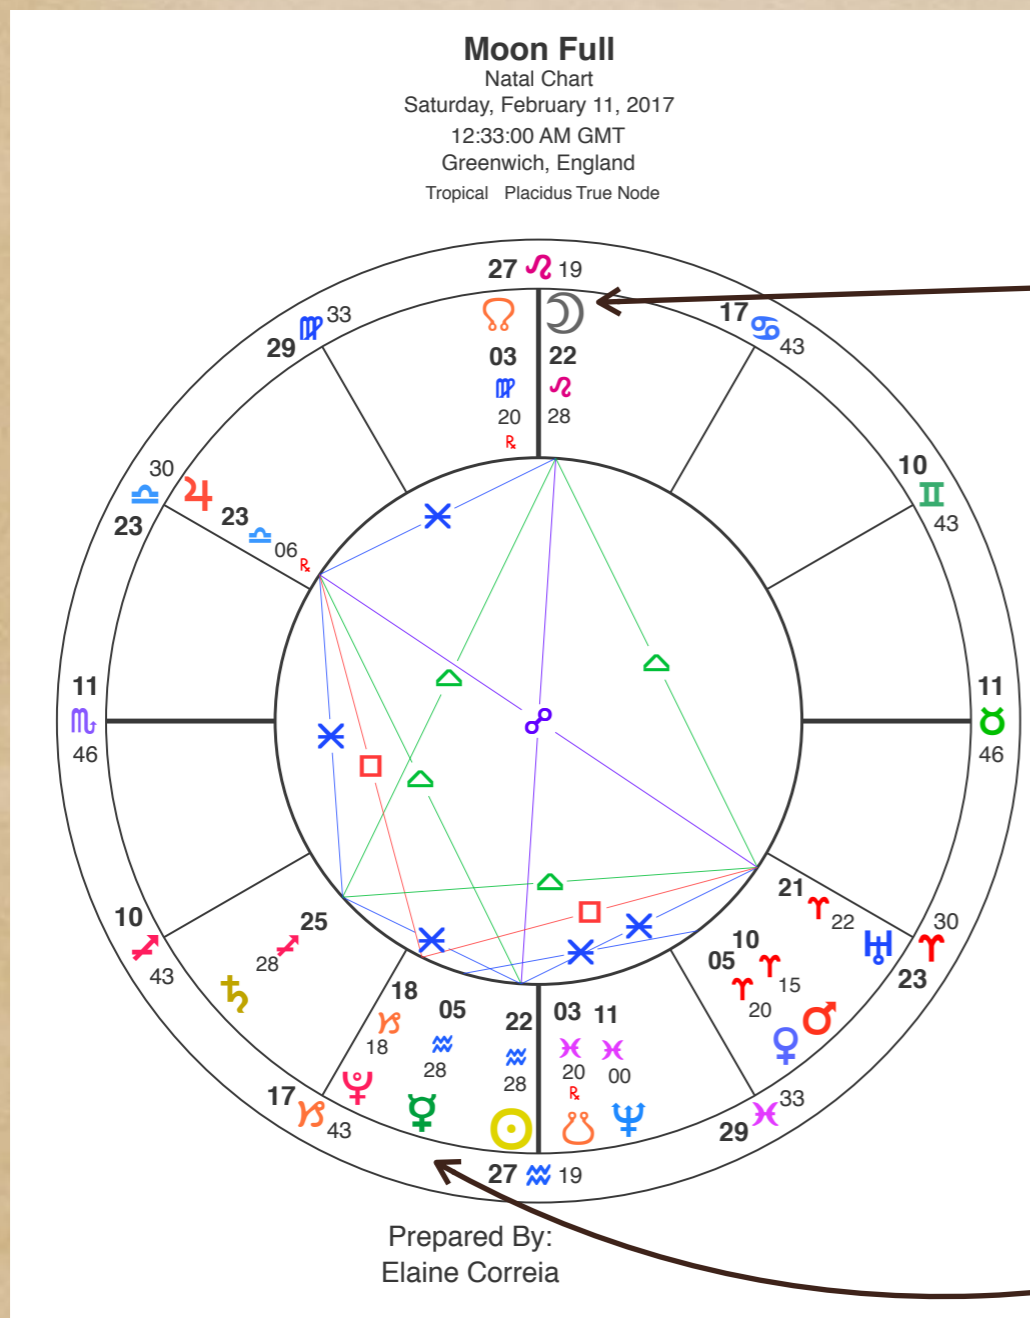

Moon Full

Natal Chart
Saturday, February 11, 2017
12:33:00 AM GMT
Greenwich, England
Tropical Placidus True Node

Prepared By:
Elaine Correia

February New Moon Eclipse

February 26, 2017

Amplifies the visionary and infinite theme for the year with emphasis upon utilizing a spiritual approach, intuition and have the courage to endure to succeed.

Transit Chart

Natal Chart

Using your Natal Astrology chart,
Rotate your chart to line up with the transiting planets.

Transit Chart

Natal Chart

Using your Natal Astrology chart,
Rotate your chart to line up with the transiting planets.