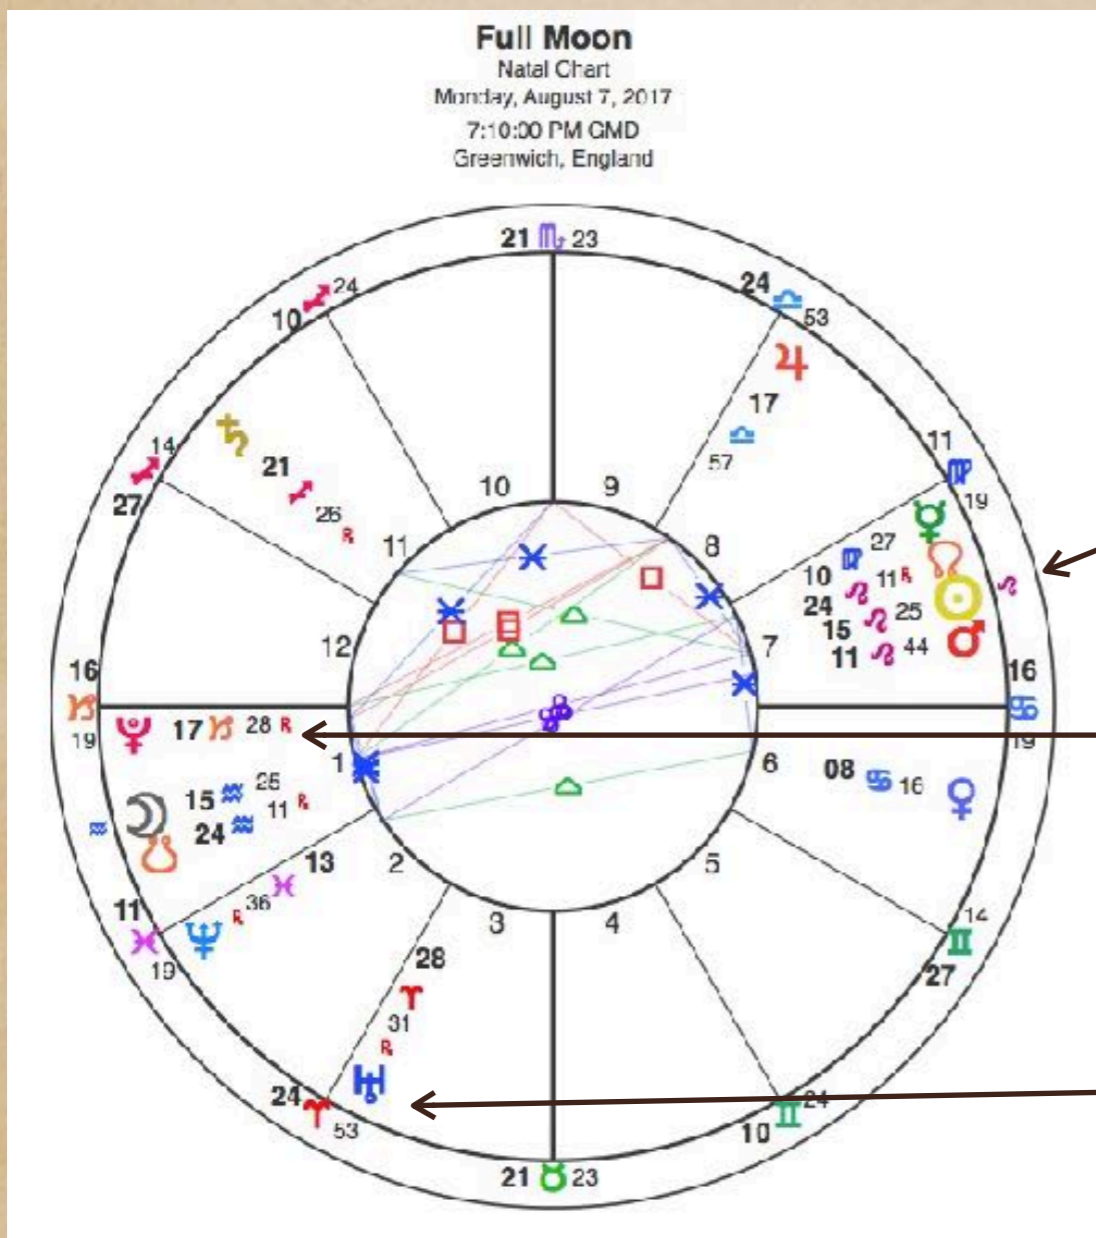

Transit Chart

Natal Chart

Using your Natal Astrology chart,
Rotate your chart to line up with the transiting planets.

Transit Chart

Natal Chart

Using your Natal Astrology chart,
Rotate your chart to line up with the transiting planets.

Transit Chart

Natal Chart

Contemplation:

- ◆ Eclipses create effects that last for a year and if any of your natal planets are aspected, you can be affected up to 2 years.
- ◆ Are any of the transiting planets affecting your natal planets?
- ◆ What themes are activated and playing out for you?