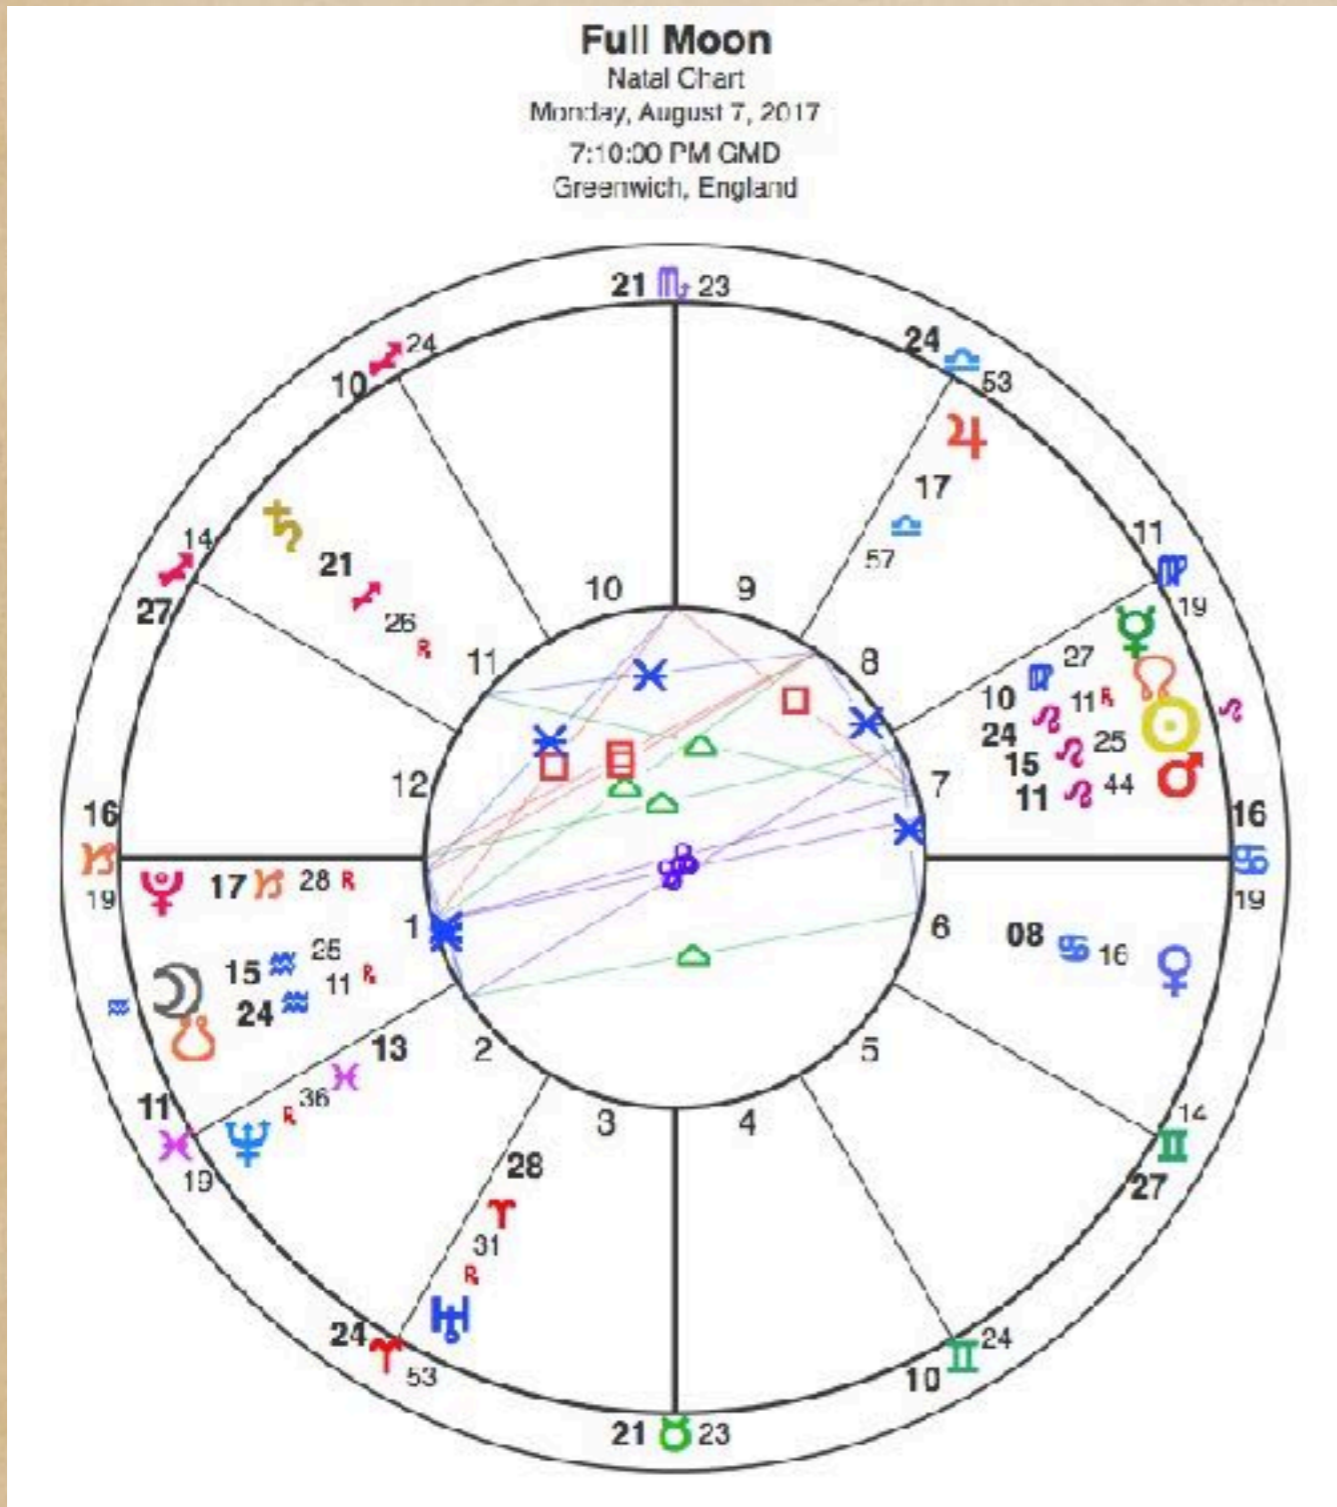

August Full Moon Eclipse

August 7, 2017

Activating the spiritual
Magician who creates outside
the box.

What needs to be evaluated
and released to find balance
between self expression
and serving others?