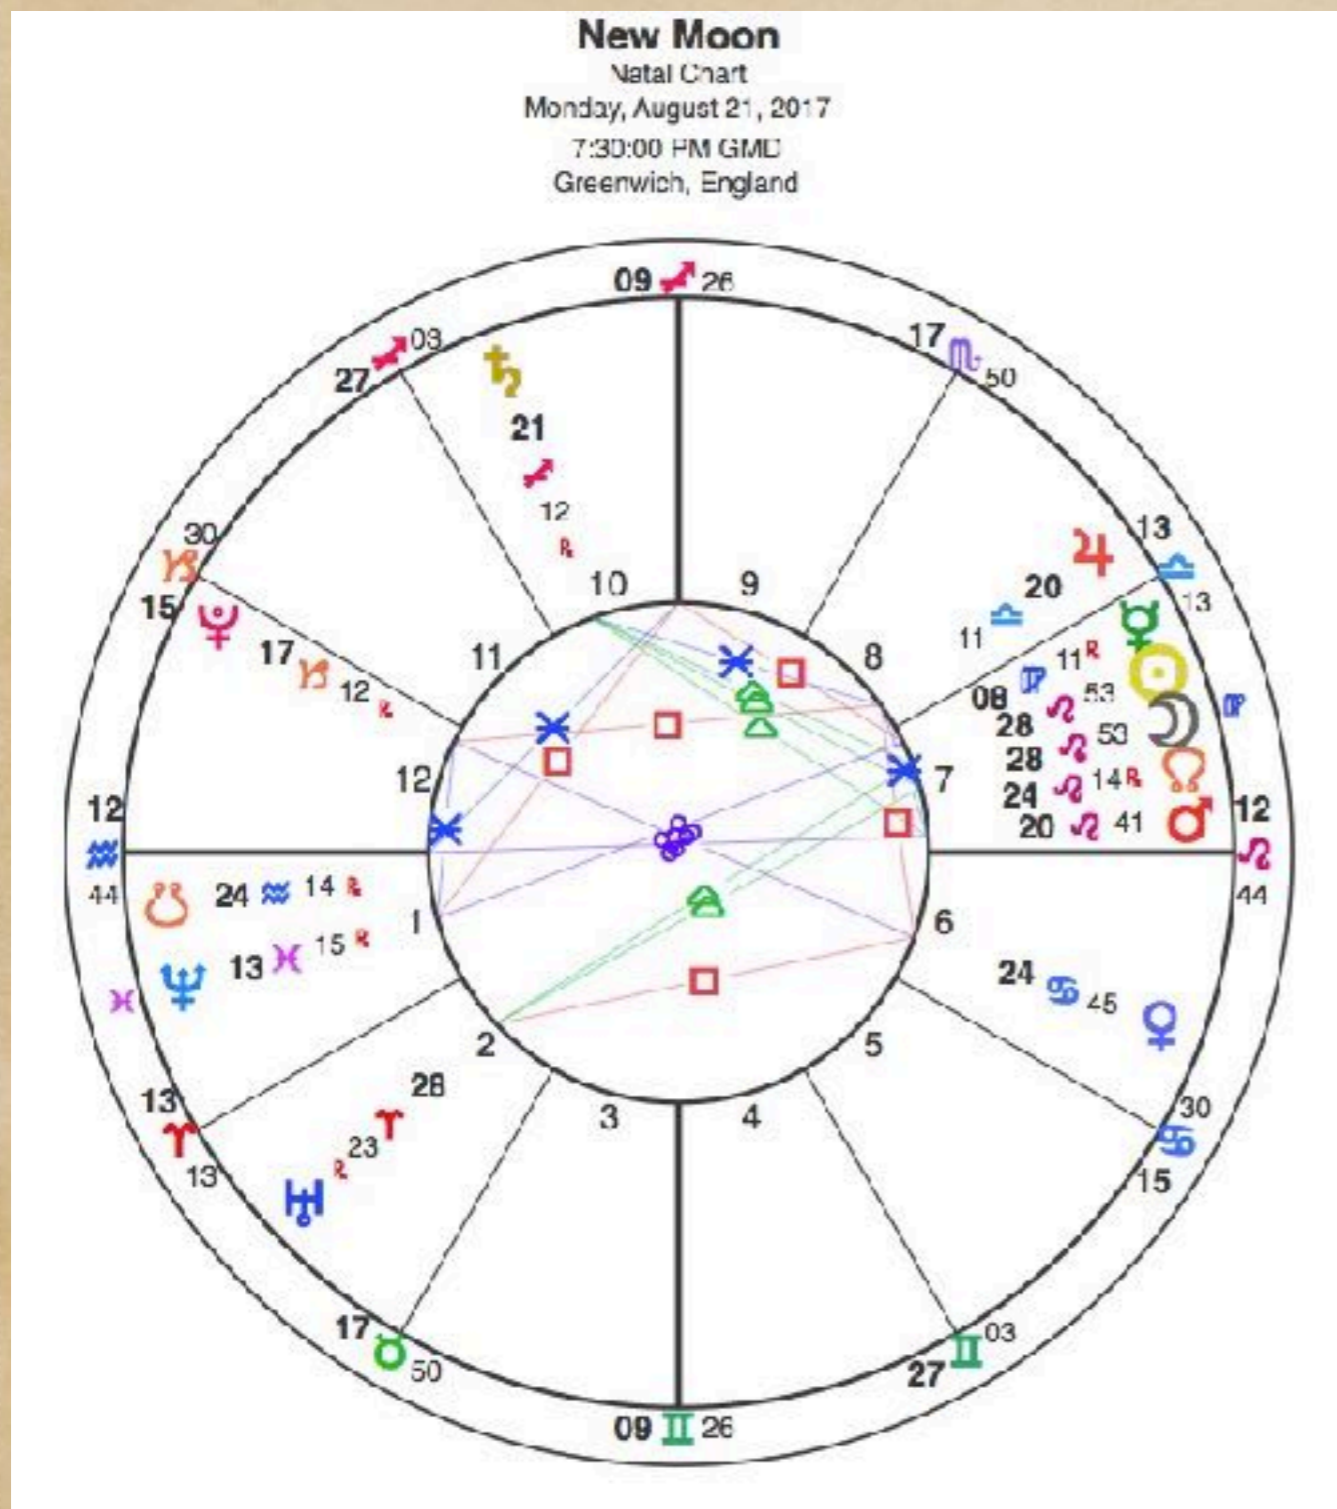

August New Moon Eclipse

August 21, 2017

Amplifies new beginnings and innovation in playful, fun ways.

Use your imagination. What would your life be like if your dreams became a reality?