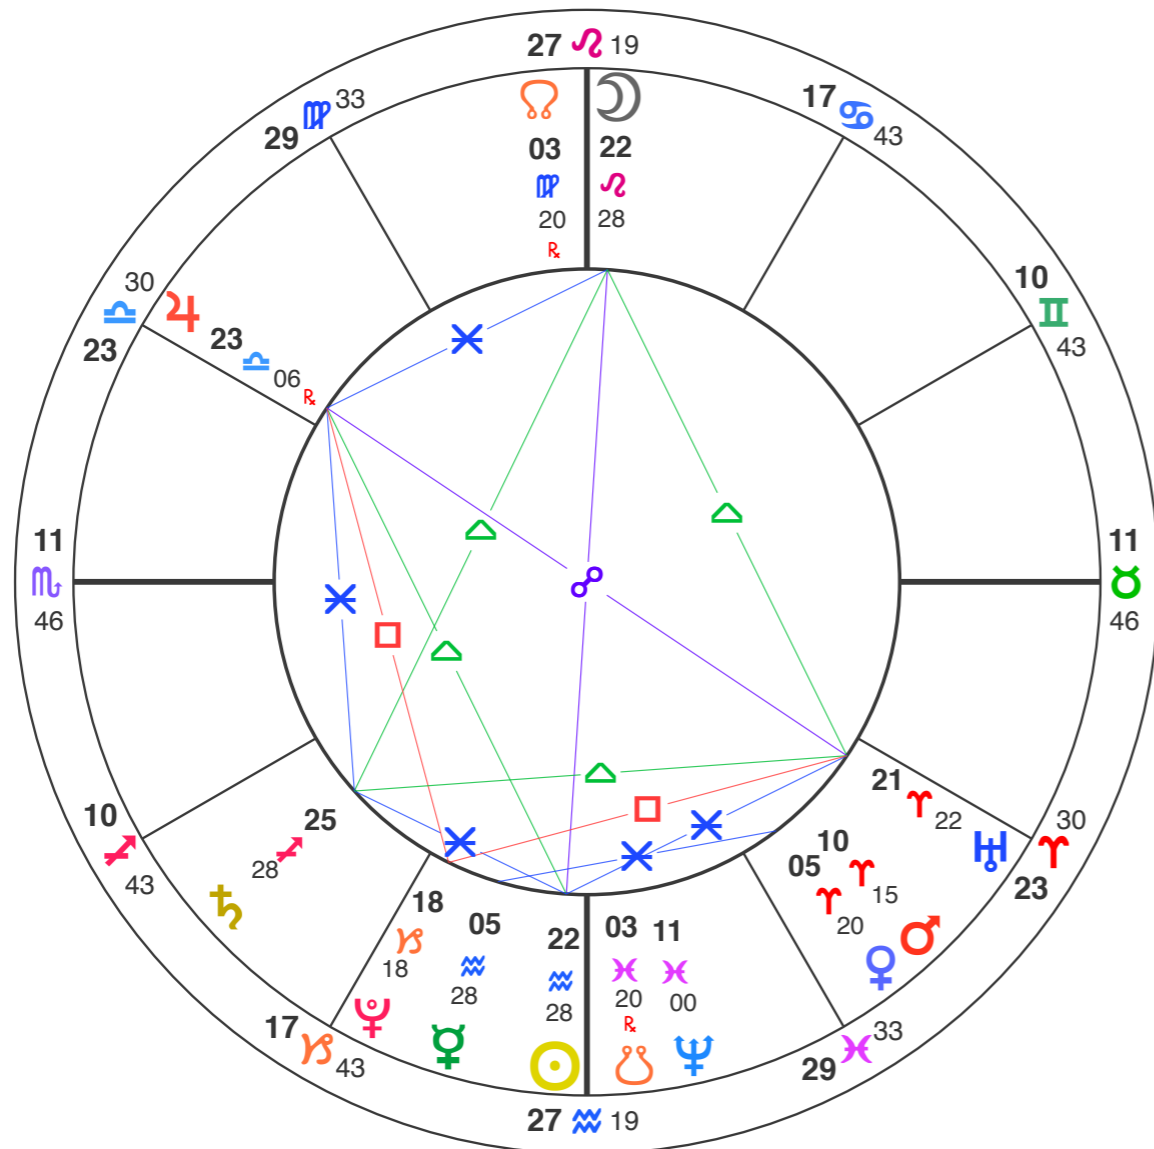

The Astrology of the Eclipses

February Full Moon Eclipse

February 11, 2017

Shining a light on how we build
Long-lasting relationships.

What needs to be released
To enjoy solid, honest,
honorable long term
relationships?

Moon Full

Natal Chart
Saturday, February 11, 2017
12:33:00 AM GMT
Greenwich, England
Tropical Placidus True Node

Prepared By:
Elaine Correia

February New Moon Eclipse

February 26, 2017

Amplifies the visionary and infinite theme for the year with emphasis upon utilizing a spiritual approach, intuition and have the courage to endure to succeed.

What vision do you want to hold and lead others into?

New Moon
Natal Chart
Sunday, February 26, 2017
2:53:00 PM GMT
Greenwich, England
Tropical Placidus True Node

Prepared By:
Elaine Correia

August Full Moon Eclipse