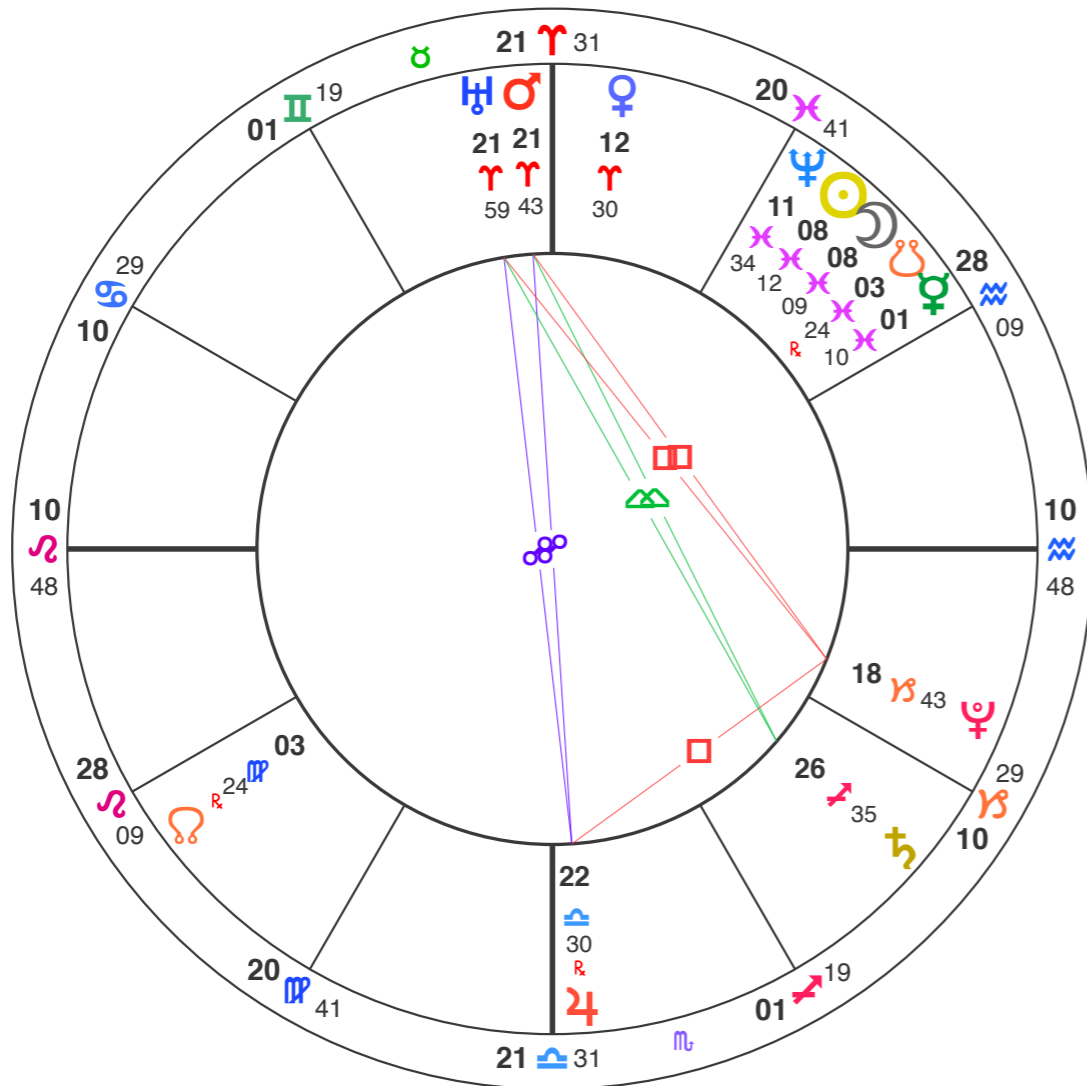

Moon Full

Natal Chart
Saturday, February 11, 2017
12:33:00 AM GMT
Greenwich, England
Tropical Placidus True Node

Prepared By:
Elaine Correia

February New Moon Eclipse

February 26, 2017

Amplifies the visionary and infinite theme for the year with emphasis upon utilizing a spiritual approach, intuition and have the courage to endure to succeed.

What vision do you want to hold and lead others into?

New Moon
Natal Chart
Sunday, February 26, 2017
2:53:00 PM GMT
Greenwich, England
Tropical Placidus True Node

Prepared By:
Elaine Correia

August Full Moon Eclipse